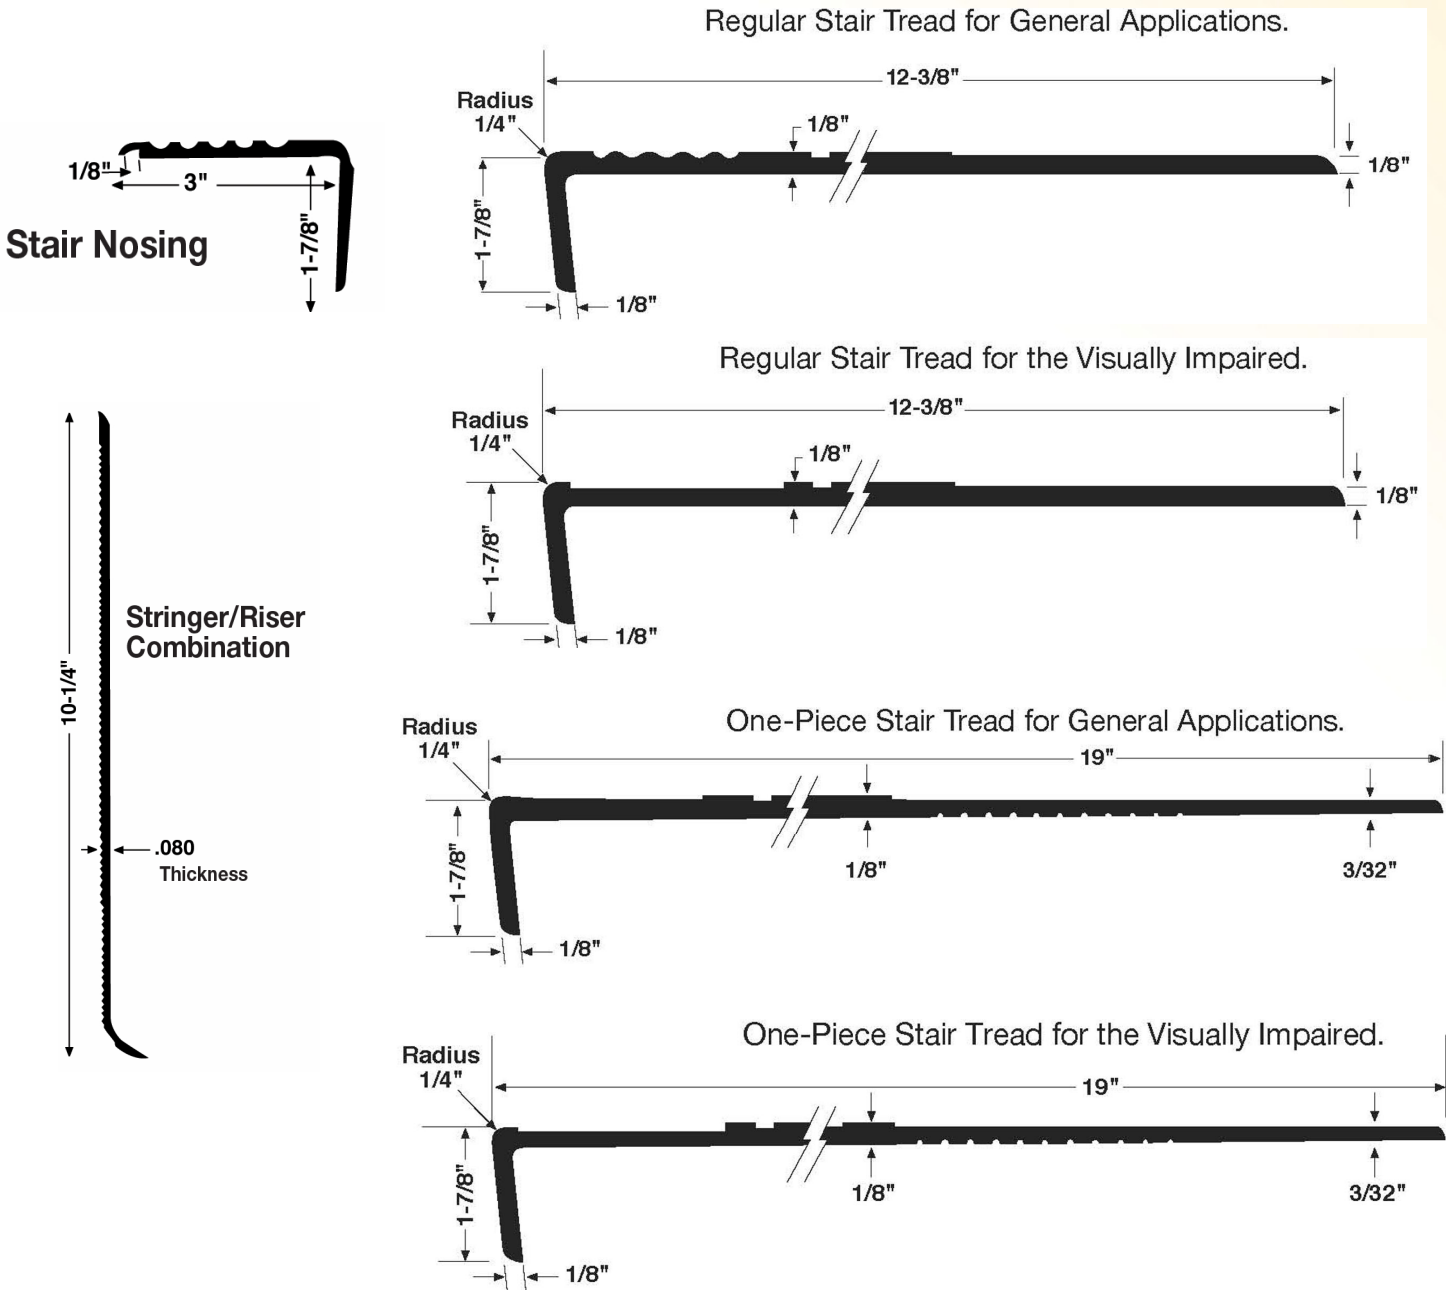

VPI Stair Treads have been redesigned to be more cleaner friendly. The grooves are now rounded to make them easier to clean and maintain. Please see the updated profiles below.

For more information about VPI please contact us at 1-800-874-4240.